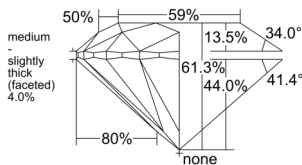

GIA®

FACSIMILE

GIA REPORT 2235504374

Verify this report at GIA.edu

GIA NATURAL DIAMOND DOSSIER®

February 07, 2025
GIA Report Number 2235504374
Shape and Cutting Style ..... Round Brilliant
Measurements ..... 5.69 - 5.70 x 3.49 mm

GRADING RESULTS

Carat Weight ..... 0.69 carat
Color Grade I
Clarity Grade VS1
Cut Grade ..... Excellent

ADDITIONAL GRADING INFORMATION

Polish ..... Excellent
Symmetry ..... Very Good
Fluorescence ..... Faint
Clarity Characteristics ..... Crystal
Inscription(s): GIA 2235504374

PROPORTIONS

Profile to actual proportions